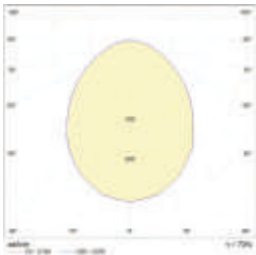

RUTA DL 140-830
Art. No. 5131211111

A recessed **LED** downlight.

Application: **Office, Corridor, Lobbies, Shops**

Suitable for mounting in ceiling thicknesses of 10-40mm.

Dimensions (mm): Ø220 x 94 (LxWxH/DxH (mm) (1535 x 63 x 67)	Light Source: LED
Total power (W): 14.2	LED service life (h, L80 at 25°C): 50000
Luminaire luminous flux (lm): 1300	Electronic driver (1 pcs.): Included, external / internal
Luminaire efficacy (lm/W): 92	DALI: YES/ NO
Colour Rendering Index (CRI): 80	Dimming: YES/ NO
Correlated colour temperature (K): 3000	Mains voltage: 230V / 50Hz
Weight (kg): 0.76	High surge protection (kV): 2
Optics: NO	Cut-out (mm): 20
Cover: Prismatic	Protection class: IP20
Material Housing: Powder painted aluminum	