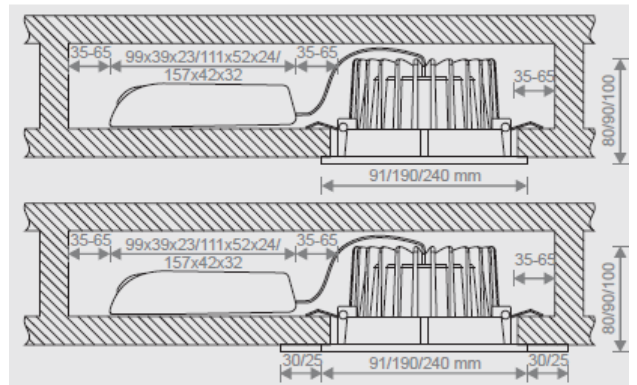

RUTA DL 140-830
Art. No. 5131211111

A recessed **LED** downlight.

Application: **Office, Corridor, Lobbies, Shops**

Suitable for mounting in ceiling thicknesses of 10-40mm.

Dimensions (mm): Ø220 x 94 (LxWxH/DxH (mm) (1535 x 63 x 67)	Light Source: LED
Total power (W): 14.2	LED service life (h, L80 at 25°C): 50000
Luminaire luminous flux (lm): 1300	Electronic driver (1 pcs.): Included, external / internal
Luminaire efficacy (lm/W): 92	DALI: YES/ NO
Colour Rendering Index (CRI): 80	Dimming: YES/ NO
Correlated colour temperature (K): 3000	Mains voltage: 230V / 50Hz
Weight (kg): 0.76	High surge protection (kV): 2
Optics: NO	Cut-out (mm): 20
Cover: Prismatic	Protection class: IP20
Material Housing: Powder painted aluminum	